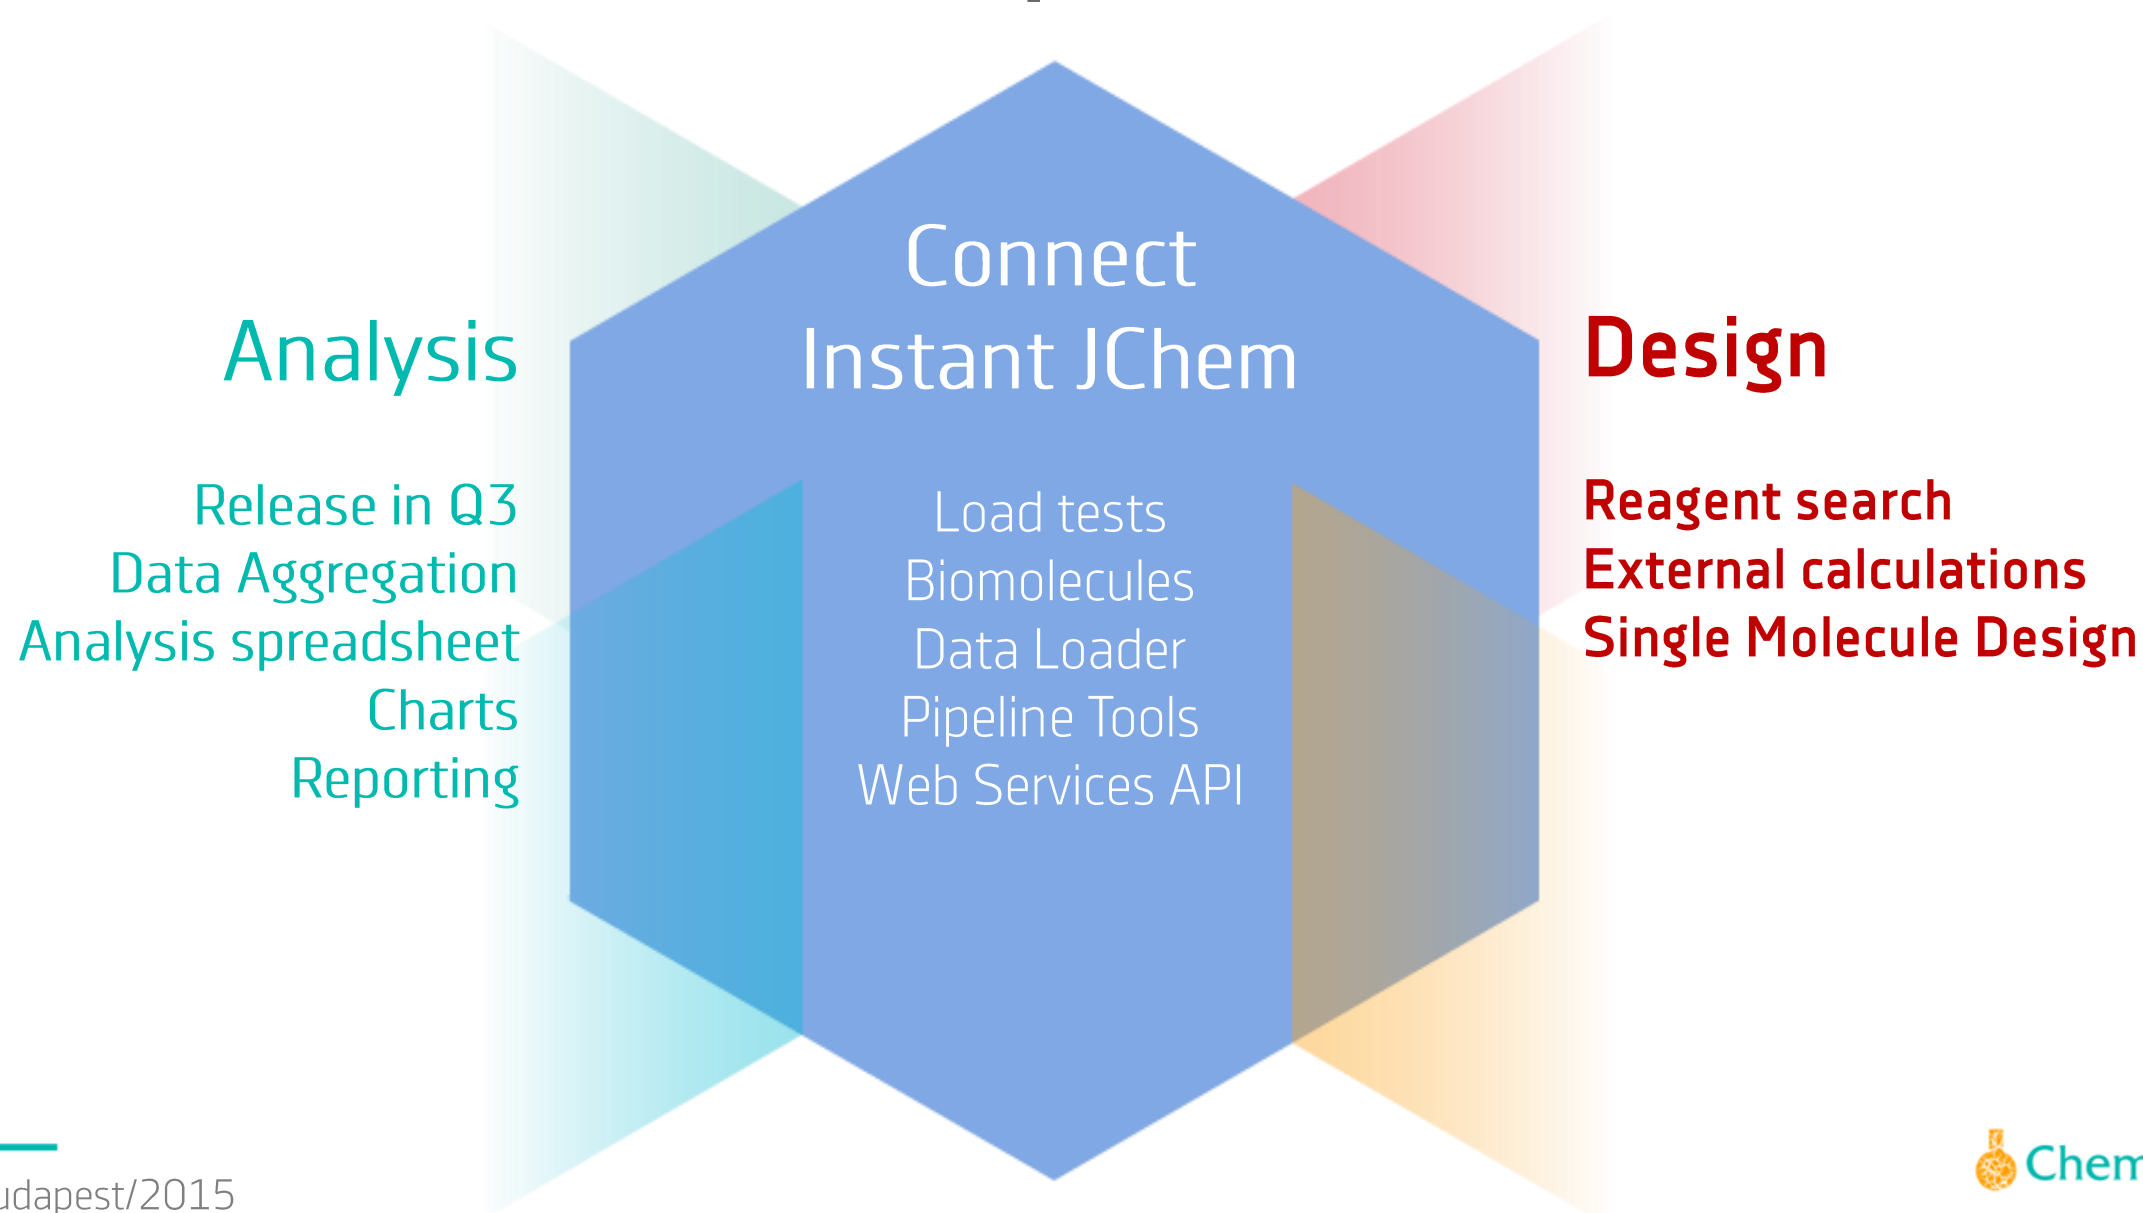

PLEXUS SUITE ROADMAP

Miklós Szabó

UGM Budapest 2015

Plexus Suite - Roadmap

Further Solutions by Plexus Integration

Analysis

Connect
Instant JChem

Design